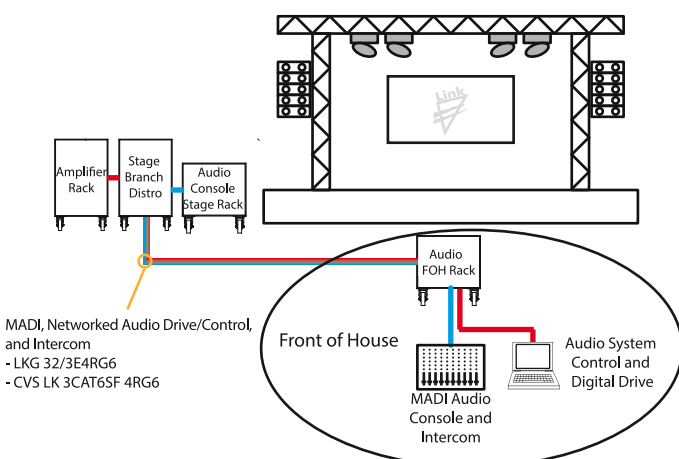

VIDEO & DATA CONNECTOR

The LKG 32/3ERG6 connector is an exciting addition to Link's LK Connectors lineup of hybrid gigabit connectors. It contains 3 Cat6 gigabit contacts and 4 RG6 coaxial contacts. The LKG 32/3ERG6 is designed specially for live entertainment and broadcast applications, with MADI digital audio and HD-SDI video in mind. The combination of Cat6 and RG6 in one trunk cable allows the user to send a wide variety of signals between locations. This cable is also compatible with Link's complete line of Widget series digital or analog break-in and break-out adapters. With the ability to run distances of over 100 meters, this cable is an ideal fit for stage to FOH or remote to OB applications.

Suggested Uses:

- Digital Audio Mixing Console interconnect, combining audio and control lines
- Video distribution between switchers, processors, and video displays
- Combining multiple camera signals and controls for remote switching

LK 32 TPM
LK 32 TPF

For Male Connector w/o locking ring
For Female Connector w/ locking ring

Rubber locking ring

LK 32 RL**

For Female Connector

Items subject to Minimum Order Qty

** **B** **R** **G** **Y**
Blue Red Green Yellow

Application Examples

Stage Audio Application

Stage Video Application